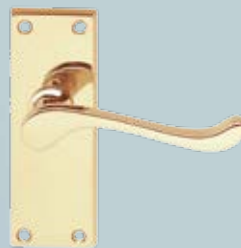

flexible

All options from the in-door range can be easily planed and adjusted to fit on site using our Easy Fix Door Trim.

accessories

Add the perfect finishing touch with our exquisite range of door hardware to complement your new In-door. Available in a number of styles and finishes including polished brass, chrome and satin nickel

VITORIA
PVD satin nickel

traditional range

SCROLL LEVER LEVER
polished brass/
backplate/privacy lock

SCROLL LEVER LEVER
polished chrome/
backplate/privacy lock

SCROLL LEVER LEVER
polished brass/
backplate

SCROLL LEVER LEVER
polished chrome/
backplate

door knobs

polished chrome /
polished brass

bathroom thumb turns

PVD polished brass

PVD polished chrome

flush bolts

polished
brass