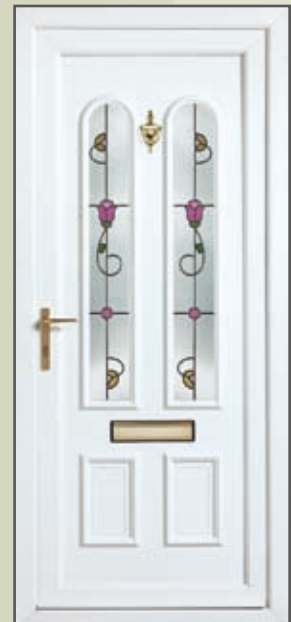

CAMBRIDGE
Lavender