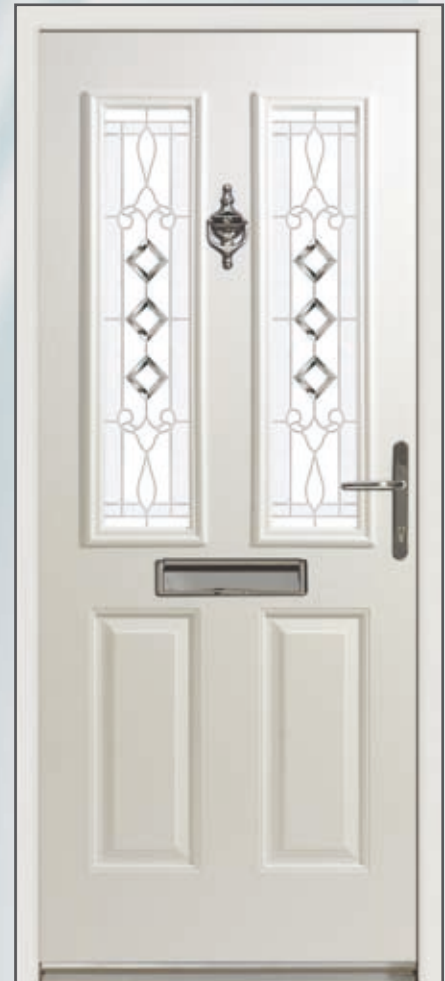

ETNA Fransola

SNOWDON Scheurebe

SNOWDON Ornate

SNOWDON Georgian

The Endurance range has been designed for added security but to create a traditional or modern appearance, the Endurance door gives you the option.