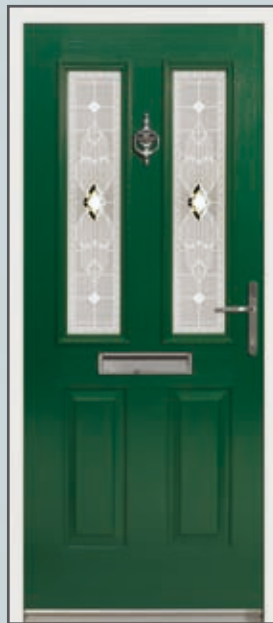

The Endurance range features an exclusive and bespoke choice of decorative glass, designed and produced by craftsmen in our own in-house glass design studio.

glass design

With a selection that ranges from stunning resin and brilliant cut bevelled glass to the beauty and simplicity of sand etched patterns, you're bound to find one that will enhance the visual look of your home, plus the added safety of toughened glass.