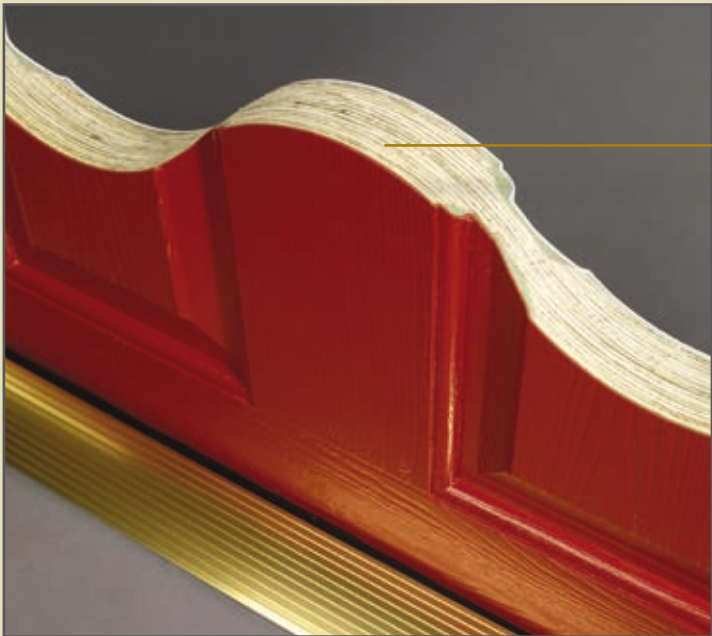

Durability - The vacuum formed outer skin, bonded to its solid core, combined with fully sealed edges create a door that's guaranteed not warp, twist or flake. The Endurance door will never need to be painted.

inner strength

Substantial solid laminated veneer
lumber core, secure, strong and resistant.

High thermal and sound insulation.

The solid core is amazingly robust and offers excellent lateral strength, stiffness and structure. This is recognised by successful testing by the British Board of Agrément (BBA). Multiple veneers of resin bonded lumber combine to form one of the most impenetrable doors on the market today.