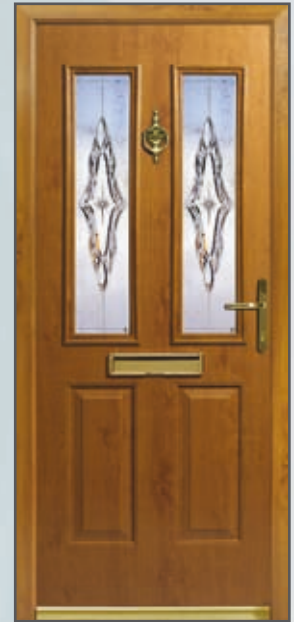

etna

ETNA Kerner

ETNA Gibson

ETNA Diamonds

ETNA Marianna

The Endurance range comprises of a variety of different elegant styles with a complementary selection of decorative glass.

door style

From the traditional Georgian look of the Eiger and Skiddaw ranges to the contemporary feel of the Olympus and Snowdon, there is a door to suit your taste and create the perfect addition to complement your home.