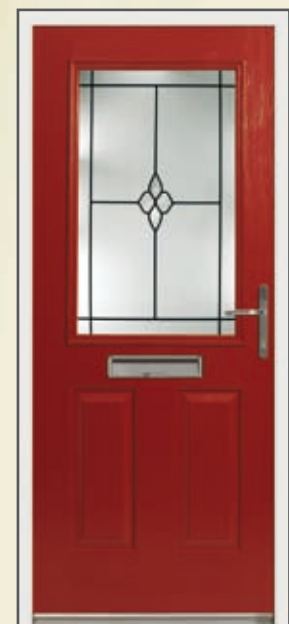

SNOWDON Crown