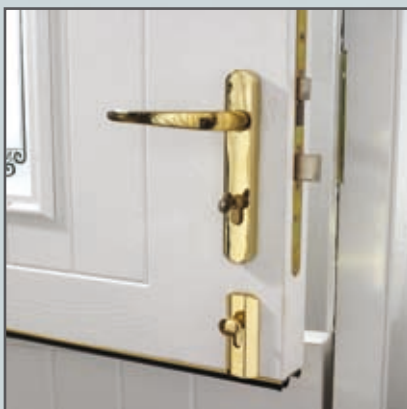

SNOWDON STABLE DOOR
Mosaic