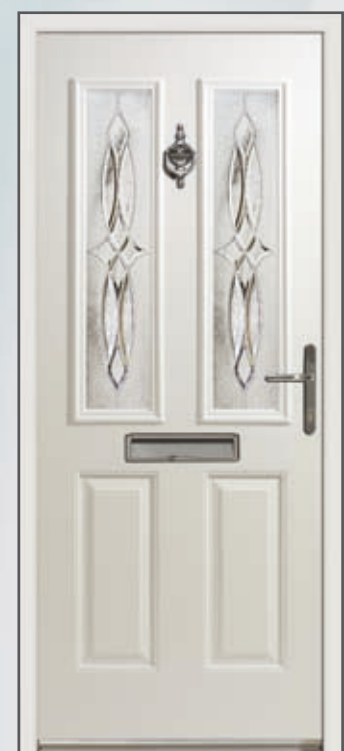

glass design

With a selection that ranges from stunning resin and brilliant cut bevelled glass to the beauty and simplicity of sand etched patterns, you're bound to find one that will enhance the visual look of your home, plus the added safety of toughened glass.

ETNA Katrina